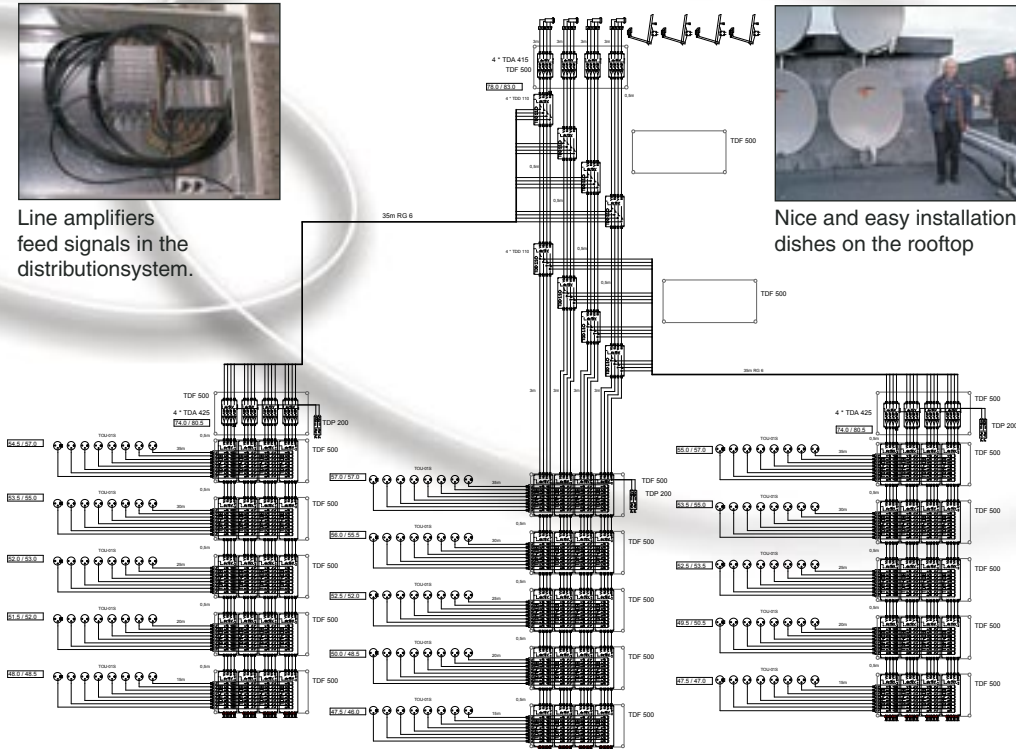

CableCom was contacted and technicians from Sogn Service, CableCom and Triax have worked closely together in the systems design and installation phases. Manager Tor Ellefsen from Sogn Service emphasizes the importance of thorough planning: "With a project of this size and complexity it is vital to get everything right first time around. With careful planning and by choosing quality components we avoided wasting time on finding and correcting technical faults.

Network manager Tor Ellefsen.

Simply more
- more simply

Please look overleaf for a technical description of the multi switch solution applied in Ammerud.

Task

Process

Solution

Customer:

Sogn Service in Oslo - Norway, is a company who runs and makes cable-TV systems, SAT-MF systems as a supplier or by themself.

Line amplifiers feed signals in the distribution system.

Nice and easy installation of dishes on the rooftop

The multi switch solution applied in Ammerud with distribution of signals from 4 SAT positions to 980 apartments - drawing is showing just a part of the system.

Triax Districom 4000 multi switch system is

- state-of-the-art in flexibility, and it is flexible in a logical, straightforward way. By adding or changing modules, you can at any time change the number of subscriber outputs as well as satellite positions per subscriber.